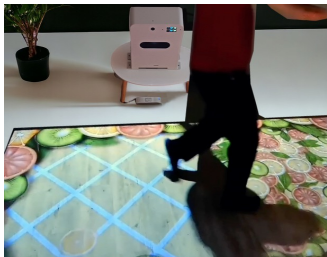

A versatile, mobile & adaptive tool

- **Entertain** (many available games)
- **Practise and heal** (exercises for mental and physical disabilities)
- **Decorate** (floors and walls)
- **Communicate & connect** (Video conferencing with families and at events)
- **Create** (social group events)
- **Move** (Your system can go anywhere, from patient rooms to communal areas)
- **Link & give sense** (Ask your patients about their well-being)

So much more than light