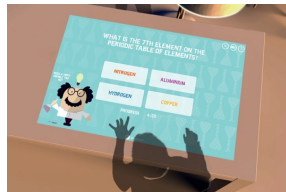

- **Transform your office in a videoconferencing room**

MISC from Mon LUMI offers the possibility of connecting a computer or tablet in BYOD mode to quickly hold a conference with the right people and the right content
Switch to presentation mode and in one click, modify the sources you need.

- **All inclusive (micro, speakers, camera)**

TOur solution is offered with an additional camera and integrated speakers

So much more than light

Semi-autonomous learning

Our MISC module allows small groups to play and work on programs developed by teachers or using the games and animations that we offer via our partners (NUITEQ, LEARNENJOY)

In addition, computer vision allows us to integrate concepts of letter and number recognition to support the little ones in semi-autonomous learning assisted by the lamp which corrects them and gives the correspondences